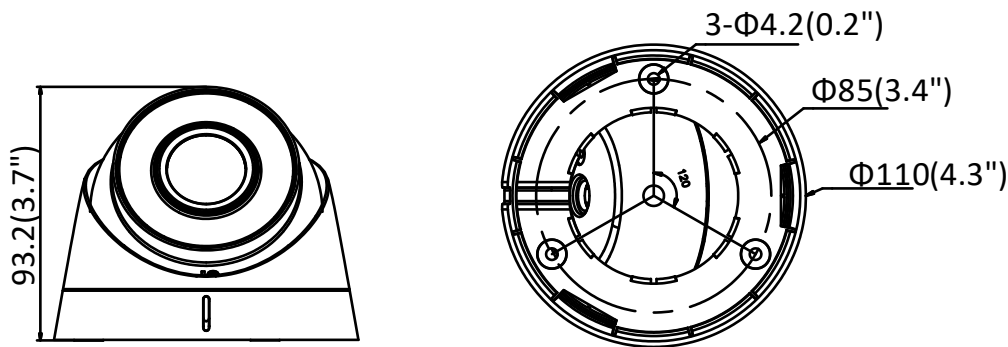

Protocols	TCP/IP, ICMP, HTTP, HTTPS, DHCP, DNS, RTP, RTSP, RTCP, NTP, IGMP, QoS, UDP
General Function	Anti-flicker, heartbeat, mirror, password protection, privacy mask, watermark
Firmware Version	V5.5.70
API	ONVIF (PROFILE S), ISAPI
Simultaneous Live View	Up to 6 channels
User/Host	Up to 32 users 3 levels: Administrator, Operator and User
Client	iVMS-4200, Hik-Connect, iVMS-5200, iVMS-4500
Web Browser	IE8+, Chrome 31.0-44, Firefox 30.0-51, Safari 8.0+
<b>Interface</b>	
Communication Interface	1 RJ45 10M/100M self-adaptive Ethernet port
<b>General</b>	
Operating Conditions	-30 °C to 60 °C (-22 °F to 140 °F), humidity: 95% or less (non-condensing)
Power Supply	12 VDC ± 25%, 5.5 mm coaxial power plug PoE (802.3af, class 3)
Power Consumption and Current	12 VDC, 0.3 A, max: 3.5 W PoE: (802.3af, 36 V to 57 V), 0.2 A to 0.1 A, Max: 4.5 W
Ingress Protection	IP67
Material	Camera body: metal, bottom base : plastic
Dimensions	Camera: Ø 110 mm × 93.2 mm (4.3" × 3.7") With package: 150 mm × 150 mm × 141 mm (5.9" × 5.9" × 5.6")
Weight	Camera: approx. 360 g (0.8 lb.) With package: approx. 610 g (1.3 lb.)

## Dimensions

Unit:mm(inch)